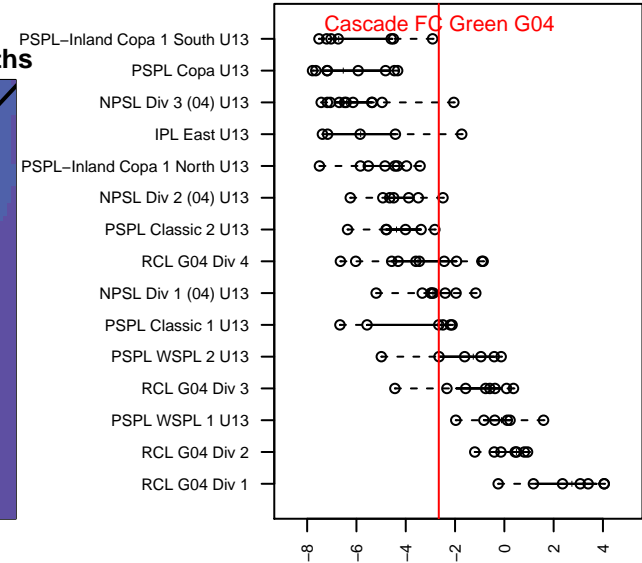

**attack and defense rating
relative to others at age
and all opponents in last 13 months**