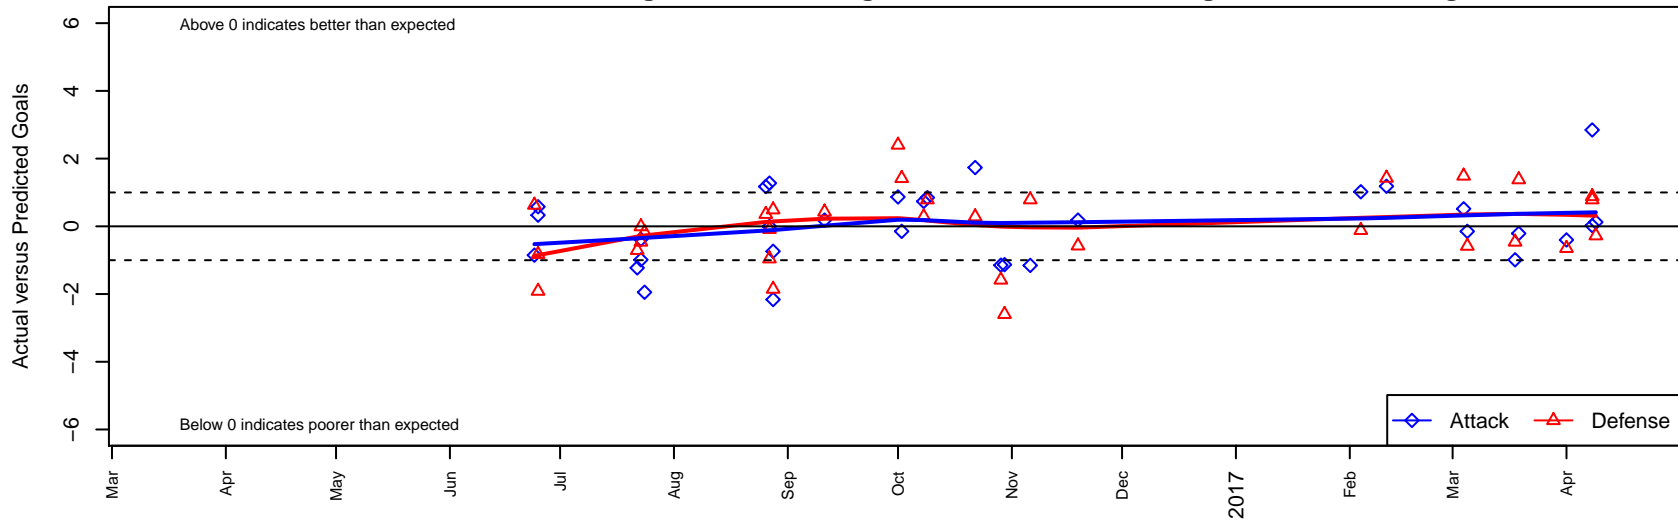

Cascade FC Green G04

Cascade FC
 Snoqualmie, WA
 G04 total strength=932
 attack=1.72 defense=1.45
 fall league = PSPL Classic 1 U13
 spr league = Spr PSPL Classic 1 U13

alt names used:
 Cascade FC
 Cascade FC G04
 CASCADE FC G04 (USA)
 Cascade FC G04
 CASCADE FC G04 (USA)

Cascade FC Green G04
 Dots are actual minus expected GF (blue circles) and GA (red triangles).
 Blue line is smoothed change in attack strength. Red is smoothed change in defense strength.

**attack and defense variance (black dot)
relative to other teams
and top 10 in region**