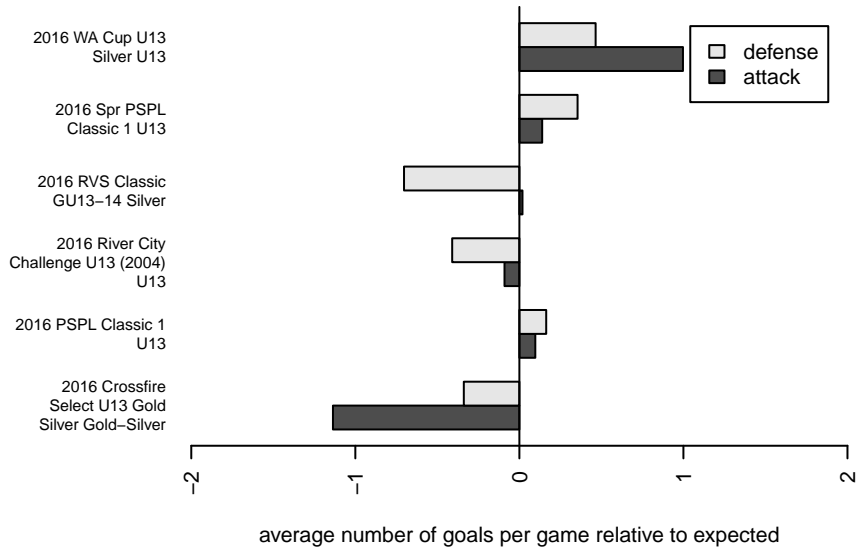

Performance relative to 13 month average