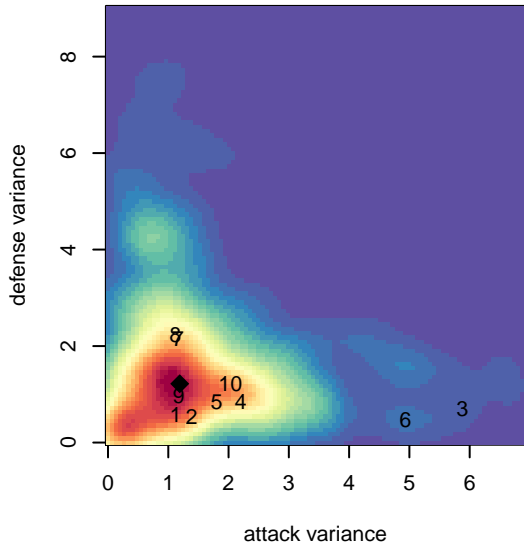

Cascade FC Green G04

Cascade FC
 Snoqualmie, WA
 G04 total strength=932
 attack=1.72 defense=1.45
 fall league = PSPL Classic 1 U13
 spr league = Spr PSPL Classic 1 U13

alt names used:
 Cascade FC
 Cascade FC G04
 CASCADE FC G04 (USA)
 Cascade FC G04
 CASCADE FC G04 (USA)

Cascade FC Green G04
 Dots are actual minus expected GF (blue circles) and GA (red triangles).
 Blue line is smoothed change in attack strength. Red is smoothed change in defense strength.

**attack and defense variance (black dot)
relative to other teams
and top 10 in region**