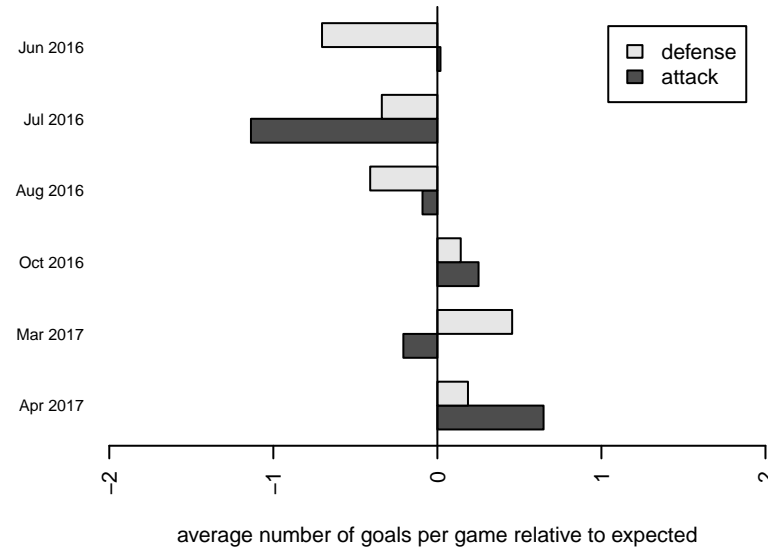

Performance relative to 13 month average